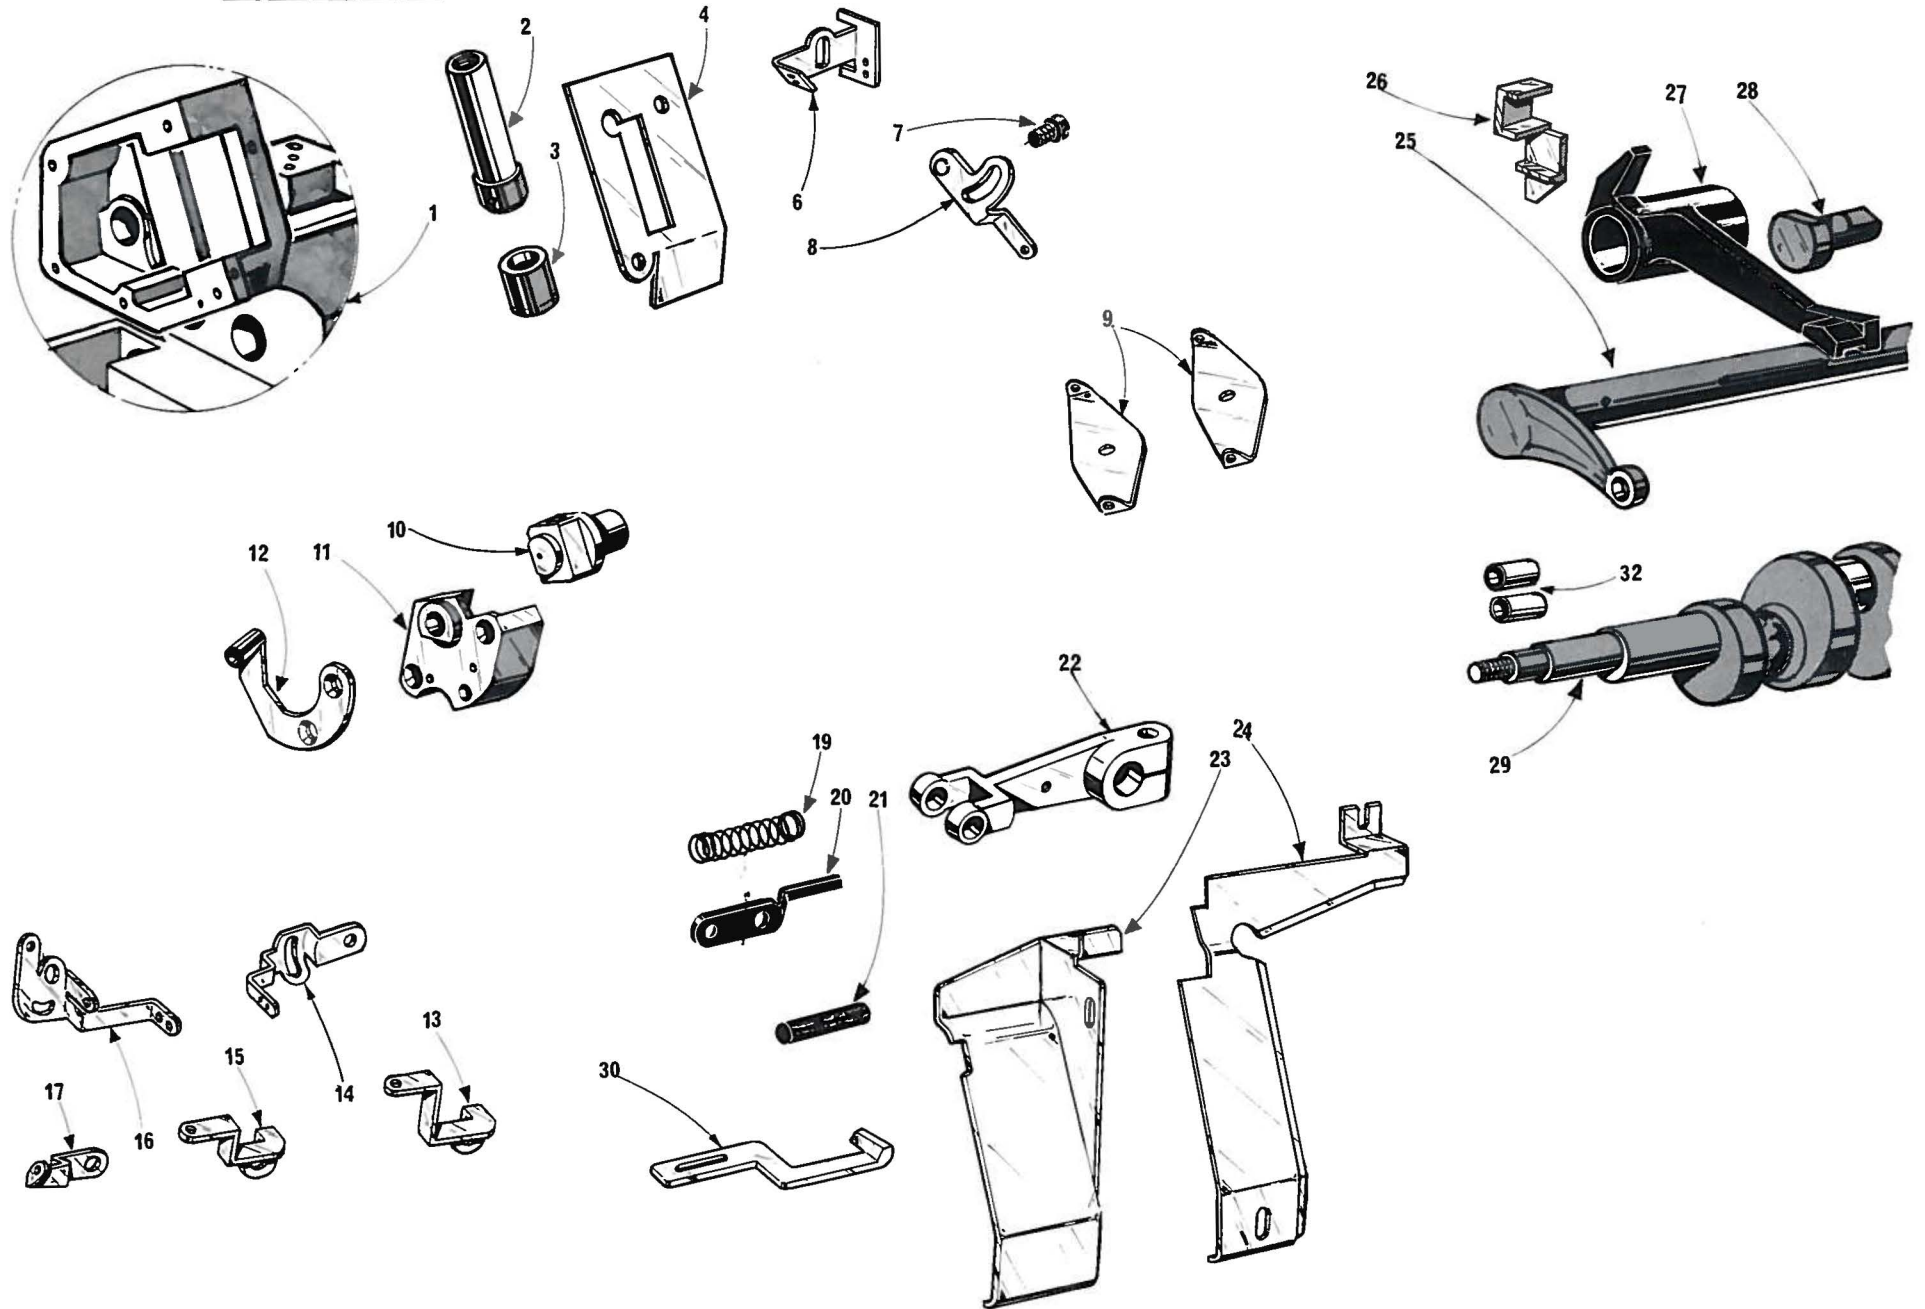

<u>Ref. No.</u>	<u>Parts No.</u>	<u>Description</u>	<u>Amt. Req.</u>
<u>SPECIAL PURPOSE PARTS</u>			
<u>Not Furnished On Machine, But Available At Extra Charge.</u>			
10	Y 1175	Screw for Y37948, Y37962	1
11	Y37948	Edge Guide Complete Set (Large)	1
12	Y37962	Edge Guide Complete Set (Small)	1
17	Y32875	Presser Foot fot Attaching Tape	1
18	Y 1228	Screw for Y32876	1
19	Y32876	Presser Foot Tape Guide (Upper)	1
20	Y32869	Presser Foot Complete Set for Attaching Tape for 600-2	1
21	Y32874	Presser Foot Complete Set for Attaching Tape for 600-3	1
27	Y32707	Presser Foot Tape Guide (Lower)	1