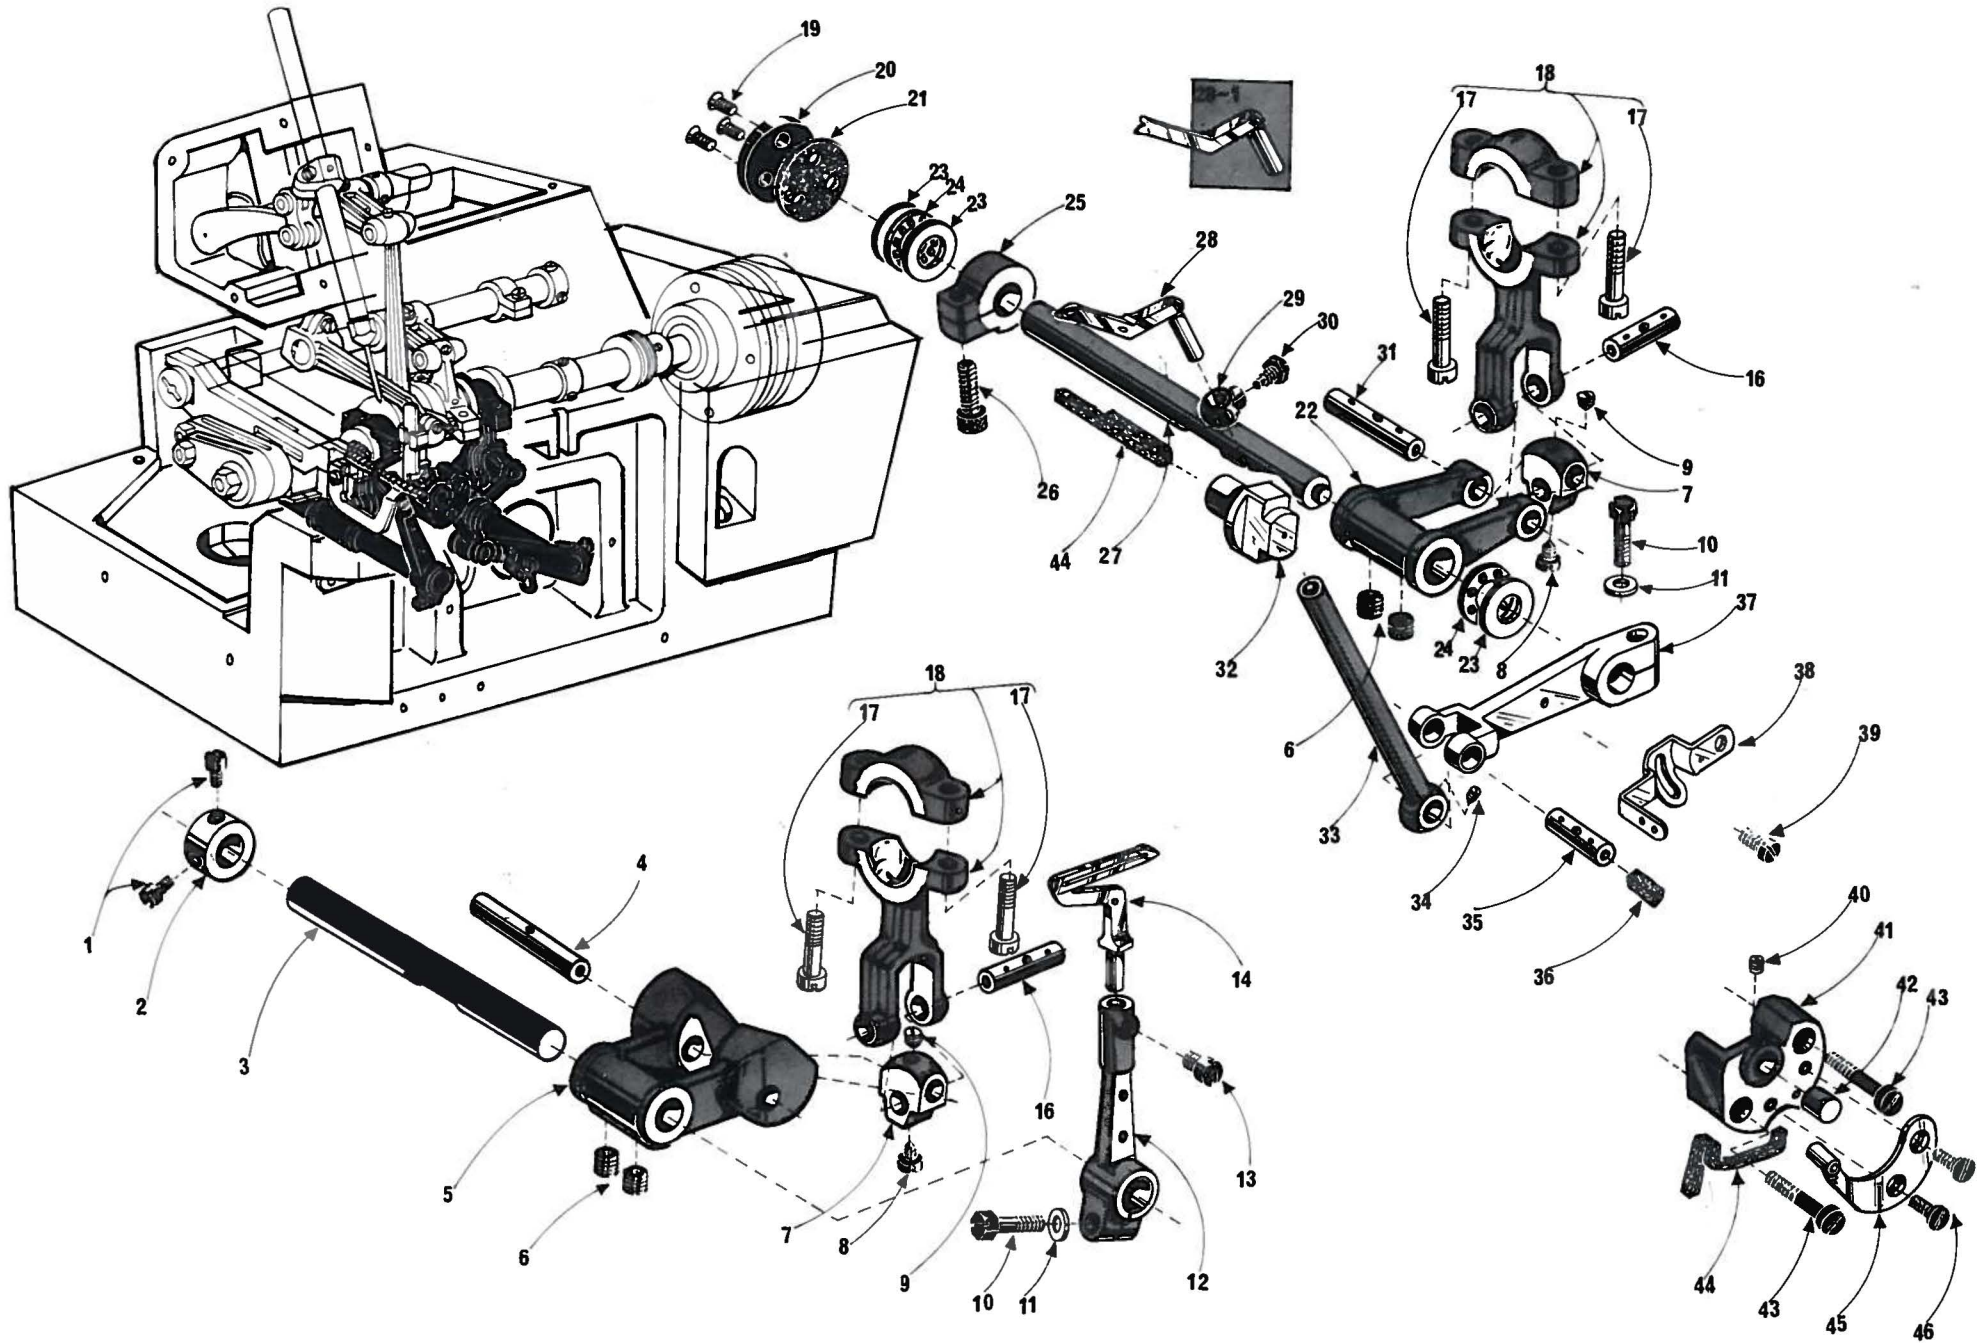

6

<u>Ref. No.</u>	<u>Parts No.</u>	<u>Description</u>	<u>Amt. Req.</u>	<u>Ref. NO.</u>	<u>Parts No.</u>	<u>Description</u>	<u>Amt. Req.</u>
1	Y 9604	Screws for Y30228	2	28-1	Y32813	Spreader for Two Thread Seaming	1
2	Y30228	Lower Looper Shaft Collar	1	29	Y32803	Upper Looper Holder Collar.....	1
3	Y32788	Lower Looper Driving Shaft	1	30	Y 5507	Screw for Y32807,(Y32813)	1
4	Y32816	Lower Looper Driving Lever Pin	1	31	Y32786	Looper Driving Lever Link Pin(Long) ..	1
5	Y32815	Lower Looper Driving Lever	1	32	Y32372	Upper Looper Bar Guide	1
6	Y 3635	Screws for Y32787, Y32815	4	33	Y32800	Upper Looper Bar	1
7	Y32785	Looper Driving Lever Link	2	34	Y 3311	Screw for Y32799	1
8	Y 9506	Screws for Y32784	2	35	Y32799	Upper Looper Bar Driving Arm Pin	1
9	Y 3404	Screws for Y32786, Y32816	2	36	Y 282	Oil Wick for Y32799	1
10	Y 5500	Screws for Y32789, Y34104	2	37	Y34104	Upper Looper Bar Driving Arm	1
11	Y 520	Washers for Y32789, Y34104	2	38	Y34224	Looper Thread Pull-off(Right)	1
12	Y32789	Lower Looper Holder Arm	1	39	Y 4358	Screw for Y34224	1
13	Y 2237	Screw for Y32790	1	40	Y 7650	Screw for Y32804	1
14	Y32790	Lower Looper	1	41	Y34516	Upper Looper Bar Guide Retainer	1
16	Y32784	Looper Driving Lever Link Pin(Short)	2	42	Y32804	Upper Looper Bar Guide Thrust Pin	1
17	Y 5071	Screws for Y32783	4	43	Y 5004	Screws for Y34516	2
18	Y32783	Looper Driving Lever Connecting Rod	2	44	Y 304	Oil Wick for Y32800	1
19	Y 5345	Screws for Y33013	3	45	Y34226	Upper Looper Thread Guide	1
20	Y33013	Upper Looper Driving Shaft End Cap	1	46	Y 9142	Screw for Y34226	1
21	Y33014	Upper Looper Driving Shaft End Cap Gasket .	1				
22	Y32787	Upper Looper Driving Lever	1				
23	Y32848	Upper Looper Driving Shaft Thrust Washer .	3				
24	Y32849	Upper Looper Driving Shaft Thrust Roller .	2				
25	Y32792	Upper Looper Driving Shaft Collar	1				
26	Y 5550	Screw for Y32792	1				
27	Y34517	Upper Looper Driving Shaft	1				
28	Y32807	Upper Looper	1