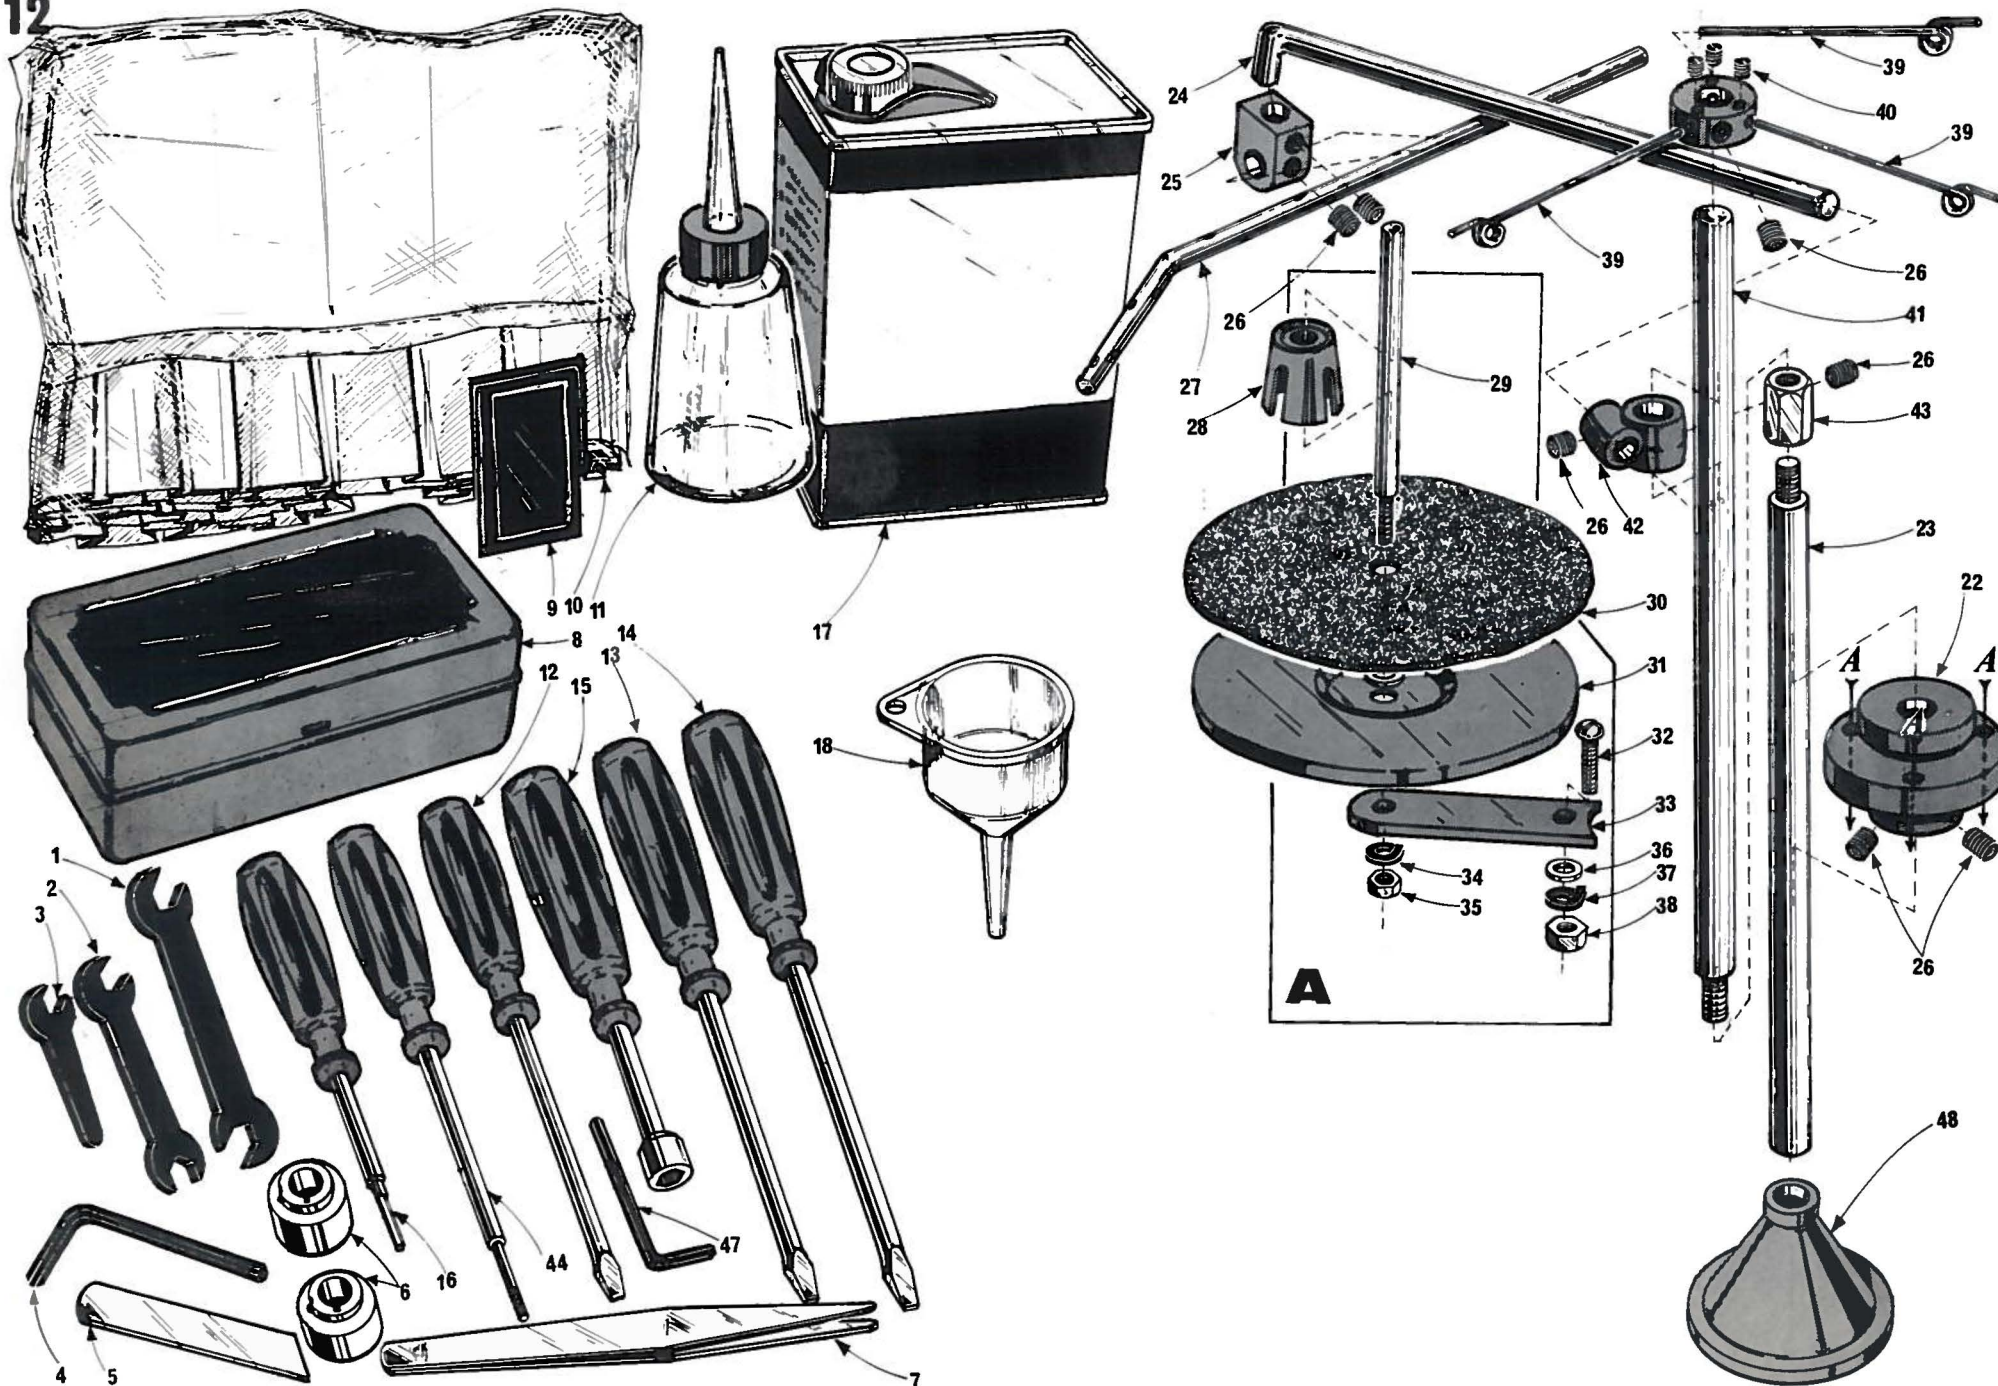

<u>Ref. No.</u>	<u>Parts No.</u>	<u>Description</u>	<u>Amt. Req.</u>	<u>Ref. No.</u>	<u>Parts No.</u>	<u>Description</u>	<u>Amt. Req.</u>
1	Y37945	Wrench (Large)	1	31	Y30033	.....	3
2	Y37915	Wrench (Medium)	1	32	Y30025	.....	3
3	Y37944	Wrench (Small)	1	33	Y30032	.....	3
4	Y37916	Hexagon Wrench Key (Small)	1	34	Y30036	.....	3
5	Y30421	Lower Knife	1	35	Y30018	.....	3
6		Feed Driving Eccentric	2	36	Y30026	.....	3
7	Y37909	Thread Tweezers	1	37	Y30027	.....	3
8	Y34766	Attachment Box	1	38	Y30028	.....	3
9		Needle, 29-C600. (Specify Size)	10	39	Y30030	.....	3
10	Y34767	Machine Cover	1	40	Y30000	.....	3
11	Y34768	Oiler	1	41	Y30022	.....	1
12	Y37903	Screw Driver (Small)	1	42	Y30023	.....	1
13	Y37902	Screw Driver (Medium)	1	43	Y30045	.....	1
14	Y37901	Screw Driver (Large)	1	44	Y37947	Feed Driving Eccentric Extractor .	1
15	Y37946	Socket Wrench	1	45	Y34770	Thread Stand, 3 Spool Type Complete	
16	Y37919	Hexagon Screw Driver.(Only for 600-4).	1			Set for 600-1, 2 & 3	1
17		Oil	1	46	Y34771	Thread Stand, 4 Spool Type Complete	
18	Y34769	Funnel	1			Set for 600-4	1
22	Y30029	.....	1	47	Y37922	Hexagon Wrench Key (Large)	1
23	Y30024	.....	1	48	Y34772	.....	1
24	Y30038	.....	1				
25	Y30037	.....	1				
26	Y30002	.....	7				
27	Y30039	.....	3				
28	Y30031	.....	3				
29	Y30034	.....	3				
30	Y30065	.....	3