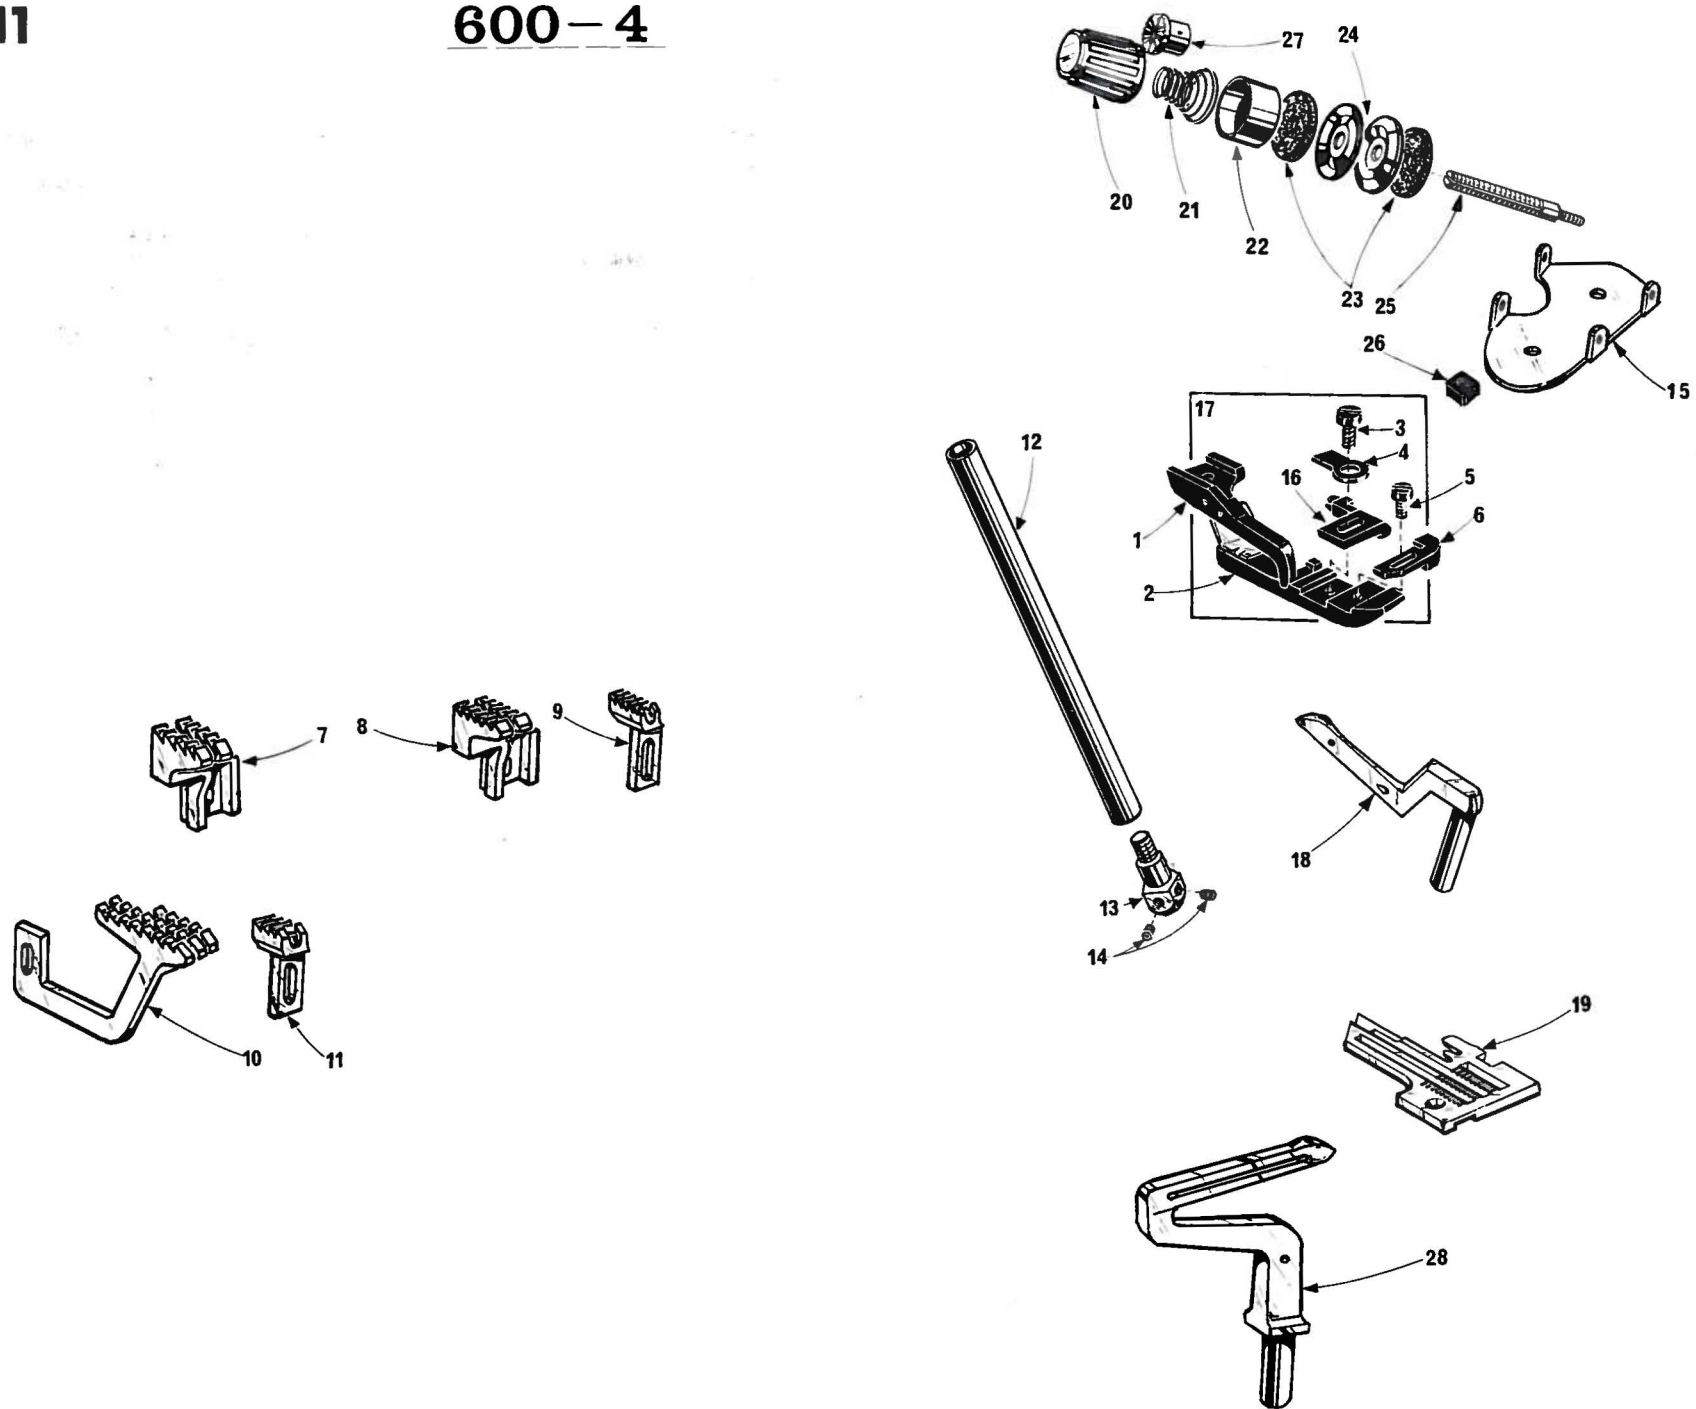

<u>Ref. No.</u>	<u>Parts No.</u>	<u>Description</u>	<u>Amt. Req.</u>
<u>SPECIAL PURPOSE PARTS</u>			
<u>Not Furnished On Machine, But Available At Extra Charge.</u>			
10	Y 1175	Screw for Y37948, Y37962	1
11	Y37948	Edge Guide Complete Set (Large)	1
12	Y37962	Edge Guide Complete Set (Small)	1
17	Y32875	Presser Foot fot Attaching Tape	1
18	Y 1228	Screw for Y32876	1
19	Y32876	Presser Foot Tape Guide (Upper)	1
20	Y32869	Presser Foot Complete Set for Attaching Tape for 600-2	1
21	Y32874	Presser Foot Complete Set for Attaching Tape for 600-3	1
27	Y32707	Presser Foot Tape Guide (Lower)	1

10

<u>Ref. No.</u>	<u>Parts No.</u>	<u>Description</u>	<u>Amt. Req.</u>	<u>Ref. No.</u>	<u>Parts No.</u>	<u>Description</u>	<u>Amt. Req.</u>
1	Y32530	Frame	1	29	Y32531	Crankshaft	1
2	Y32532	Needle Bar Bushing(Upper)	1	30	Y32545	Needle Guard(Front)	1
3	Y32533	Needle Bar Bushing(Lower)	1	32	Y32577	Looper Thread Tube	2
4	Y32572	Needle Bar Connecting Link Cover	1	Note: 600-4 Amount of movement of Needles and Loopers are larger than that of 600-1			
6	Y32427	Needle Thread Eyelet	1				
7	Y 4358	Screw for Y32575	1				
8	Y32575	Auxiliary Needle Thread Eyelet	1				
9	Y32585	Looper Thread Tension Disc Eyelet	2				
10	Y34515	Upper Looper Bar Guide	1				
11	Y34516	Upper Looper Bar Guide Retainer	1				
12	Y32374	Upper Looper Thread Guide	1				
13	Y32580	Looper Thread Eyelet(Right)	1				
14	Y32373	Looper Thread Pull-Off(Right)	1				
15	Y32582	Looper Thread Eyelet(Left)	1				
16	Y32583	Looper Thread Pull-Off(Left)	1				
17	Y32584	Lower Looper Thread Eyelet	1				
19	Y32490	Lower Knife Holder Spring	1				
20	Y32488	Lower Knife Holder Locking Plate	1				
21	Y32543	Presser Spring Guide Pin	1				
22	Y34514	Upper Looper Bar Driving Arm	1				
23	Y32498	Chip Guard(Open)	1				
24	Y32576	Chip Guard(Fix)	1				
25	Y32534	Needle Bar Driving Crank	1				
26	Y32556	Upper Knife Clamp	1				
27	Y32552	Presser Foot Positioning Arm	1				
28	Y32554	Upper Knife Driving Arm Guide	1				