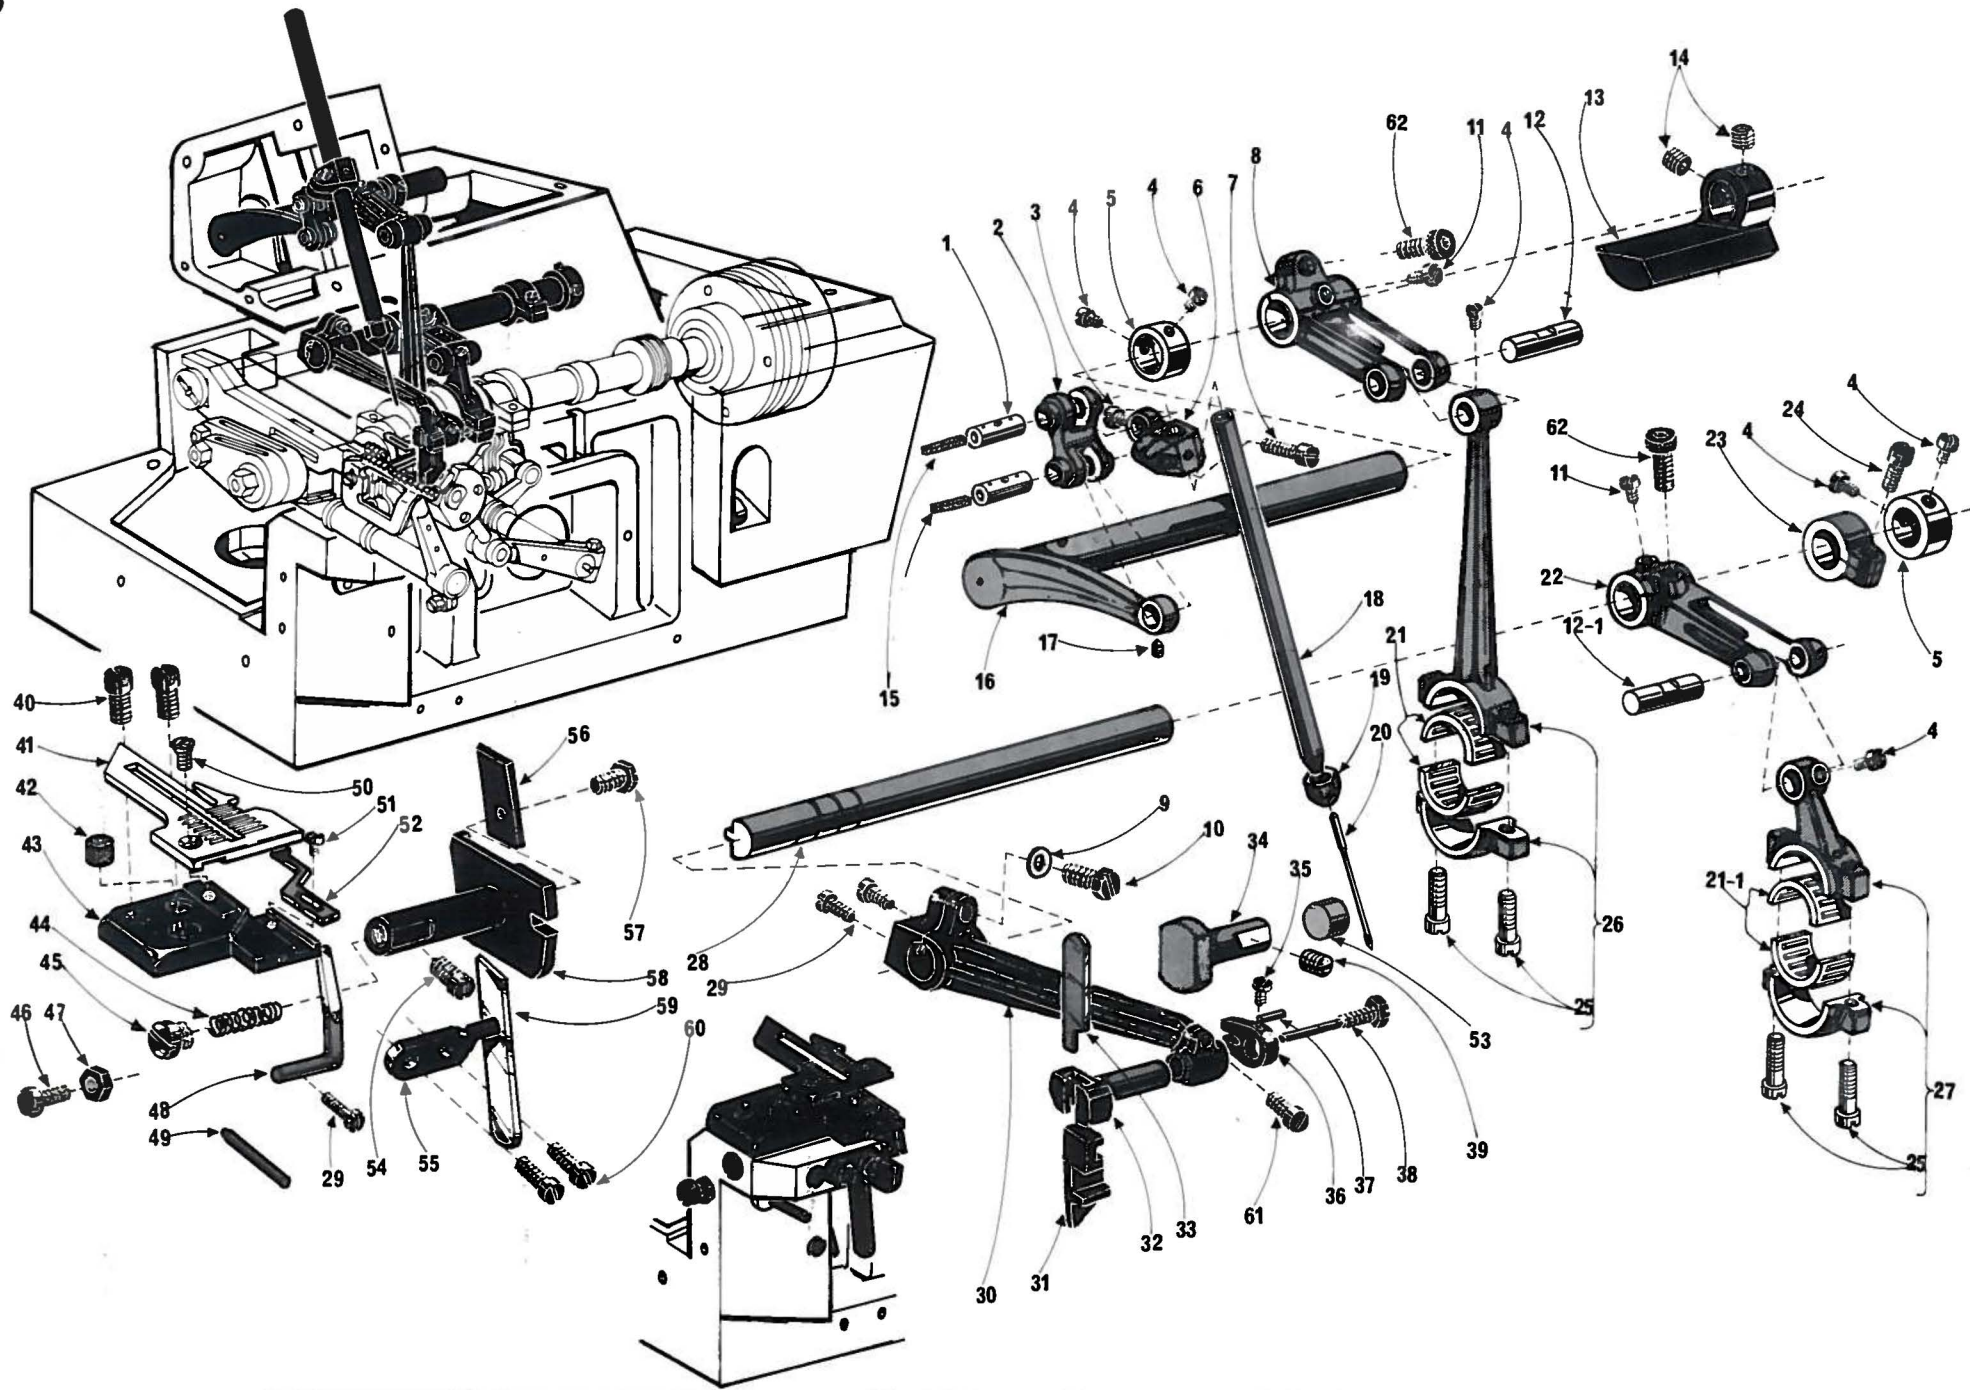

Ref. No.	Parts No.	Description	Amt. Req.	Ref. No.	Parts No.	Description	Amt. Req.
1	Y90320	Needle Bar Connection Link Pin	2	38	Y 5508	Screw for Y32914	1
2	Y90321	Needle Bar Connection Link	1	39	Y 3434	Screw for Y32909	1
3	Y 4313	Screw for Y90320,(Y32651).....	1	40	Y 6661	Screws for Y32601.....	2
4	Y 9604	Screws for Y32646, Y32921	6	41	Y32667	Throat Plate for 600-1	1
5	Y32646	Needle Bar Driving Crank Collar	1	42	Y32604	Cloth Plate Rubber Cushion	1
5	Y32646	Upper Knife Driving Shaft Collar(Right) .	1	43	Y32601	Throat Plate Supporter	1
6	Y32651	Needle Bar Connecting Bracket	1	44	Y32919	Lower Knife Holder Spring	1
7	Y 1186	Screw for Y32651	1	45	Y 5074	Screw for Y32919	1
8	Y32644	Needle Bar Driving Lever	1	46	Y 1156	Stopper Screw for Cloth Plate	1
9	Y 520	Washers for Y32910	1	47	Y 340	Adjust Nut for Y1156	1
10	Y 5500	Main Screws for Y32910	1	48	Y32654	Needle Guard(Rear)	1
11	Y 9517	Sub Screws for Y32644, Y32902	2	49	Y 698	Cloth Plate Latch Pin	1
12	Y32921	Needle Bar Connecting Rod Pin	1	50	Y 5401	Screw for Throat Plate	1
12-1	Y32921	Upper Knife Driving Connecting Rod Pin ..	1	51	Y 4404	Screw for Y32655	1
13	Y32662	Needle Bar Driving Crank Counterweight ..	1	52	Y32655	Needle Guard(Front)	1
14	Y 3635	Screws for Y32662	2	53	Y32519	Upper Knife Driving Arm Guide Plug ...	1
15	Y 282	Oil Wicks for Y90320	2	54	Y 4591	Screw for Y32916	1
16	Y32645	Needle Bar Driving Crank	1	55	Y32899	Lower Knife Holder Locking Plate	1
17	Y 3311	Screw for Y90320, (Y32645)	1	56	Y32917	Lower Knife Clamp	1
18	Y37122	Needle Bar for One Needle	1	57	Y 7605	Screw for Y32917	1
19	Y 62	Needle Clamping Nut	1	58	Y32916	Lower Knife Holder	1
20		Needle	1	59	Y30421	Lower Knife	1
21	Y32819	Needle Bar Connecting Rod Roller	1	60	Y 4440	Screws for Y32899	2
21	Y32819	Upper Knife Connecting Rod Roller	1	61	Y 1174	Screw for Y32911	1
22	Y32902	Upper Knife Driving Lever	1	62	Y 5520	Main Screws for Y32644, Y32902	2
23	Y32920	Upper Knife Driving Shaft Collar(Left) ..	1				
24	Y 7311	Screw for Y32920	1				
25	Y 5071	Screws for Y32670, Y32900	4				
26	Y32670	Needle Bar Connecting Rod	1				
27	Y32900	Upper Knife Driving Connecting Rod	1				
28	Y32903	Upper Knife Driving Shaft	1				
29	Y 4437	Screws for Y32910, Y32654	3				
30	Y32910	Upper Knife Driving Arm	1				
31	Y32913	Upper Knife Clamp	1				
32	Y32911	Upper Knife Holder	1				
33	Y32914	Upper Knife	1				
34	Y32909	Upper Knife Driving Arm Guide	1				
35	Y 7618	Screw for Y32912	1				
36	Y32912	Upper Knife Holder Guide	1				
37	Y 723	Guide Pin for Y32912	1				

(Throat Plate)
(for 600-2 & 600-3 ..... Refer Plate 9)
(for 600-4 ..... Refer Plate 11)