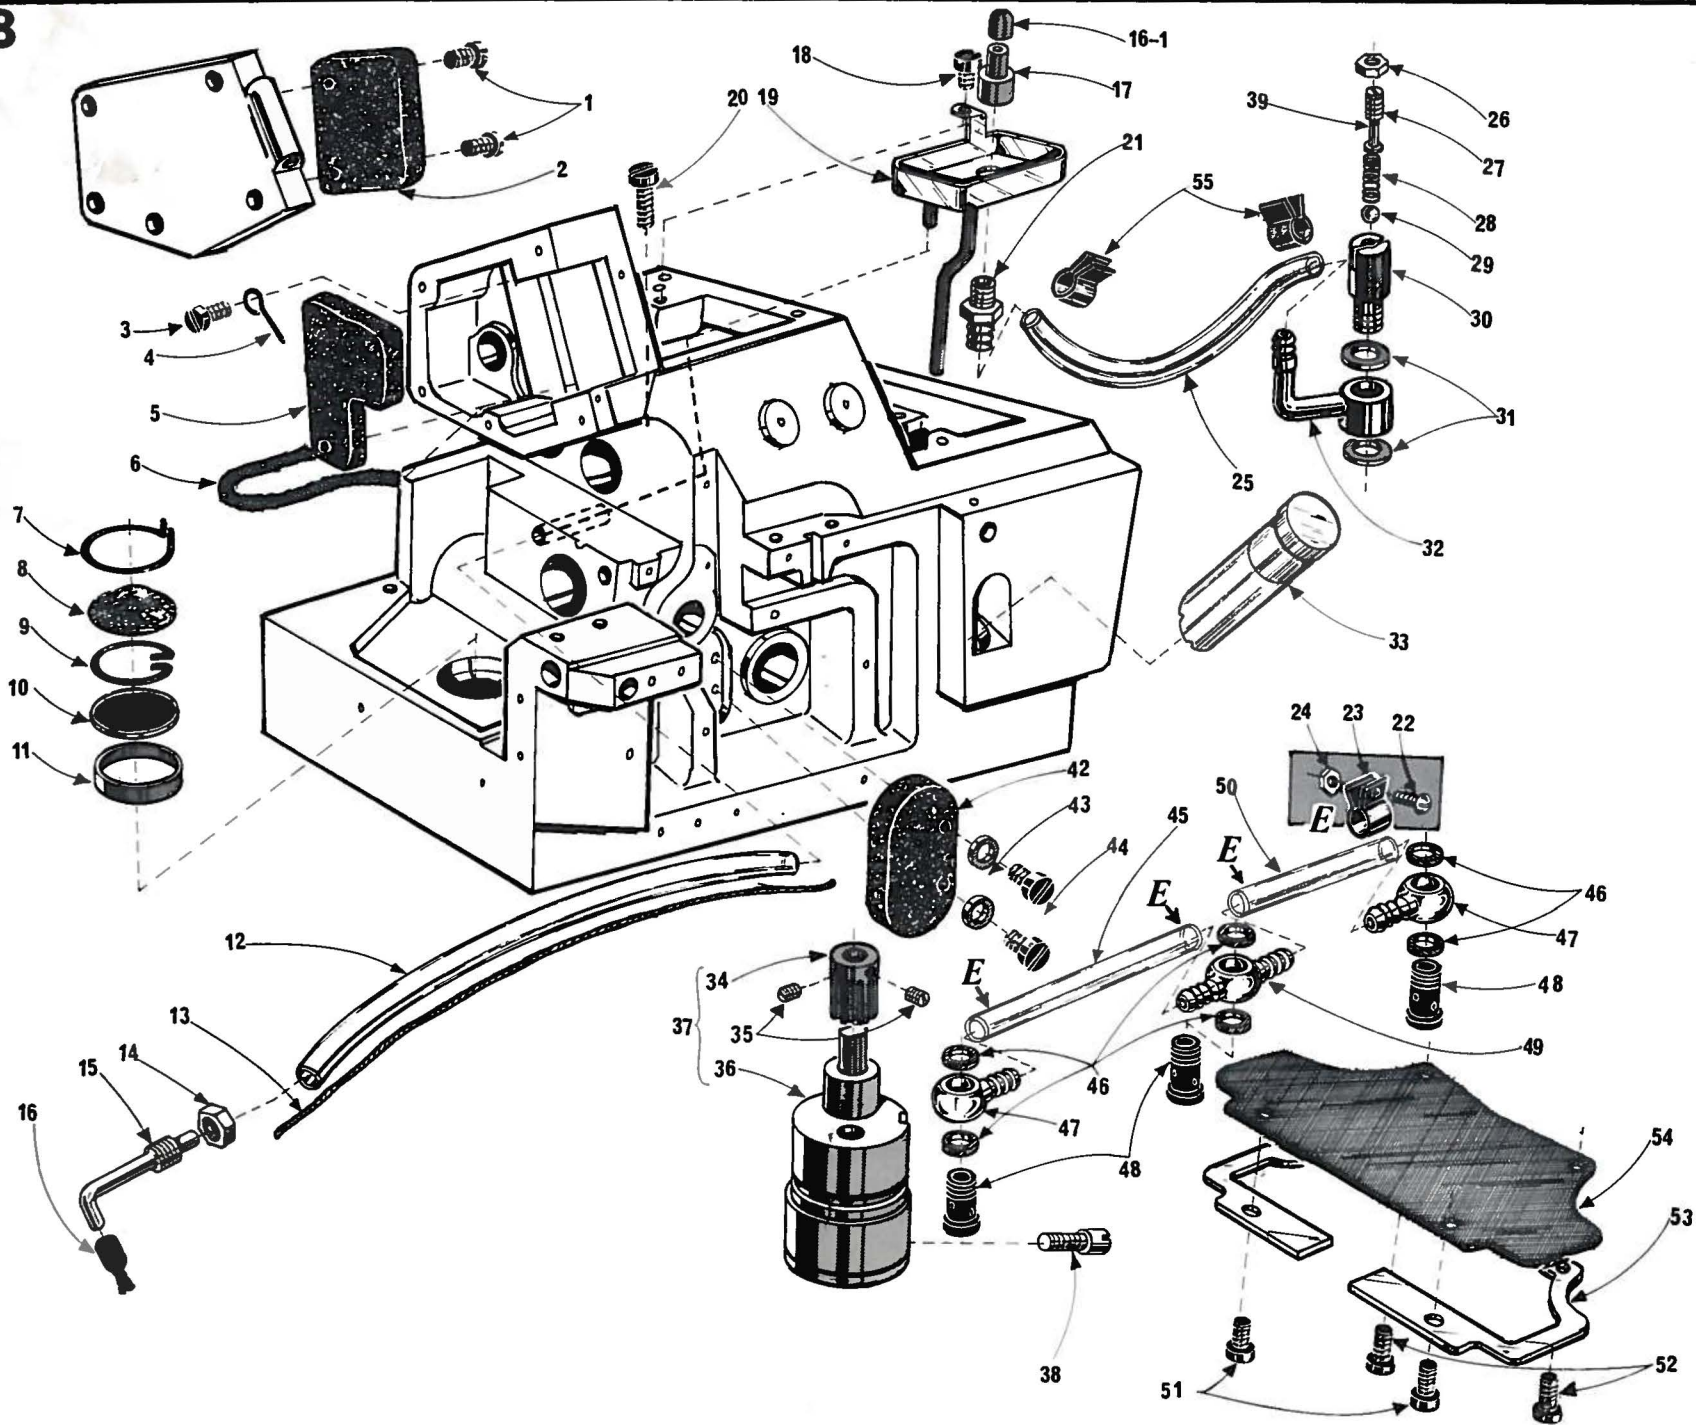

Ref. No.	Parts No.	Description	Amt. Req.	Ref. No.	Parts No.	Description	Amt. Req.
1	Y 9853	Screws for Y32685	2	39	Y30748	Oil Relief Valve Spring Guide	1
2	Y32685	Needle Bar Oiling Felt(Left)	1	42	Y32806	Upper Looper Bar Oiling Felt	1
3	Y 9604	Screw for Y32812	1	43	Y 550	Washers for Y32806	2
4	Y32812	Needle Bar Oiling Felt Retainer	1	44	Y 4353	Screws for Y32806	2
5	Y32649	Needle Bar Oiling Felt(Right)	1	45	Y32949	Oil Tube	1
6	Y	Oil Wick for Needle Bar Connection Link .	1	46	Y 567	Seals for Y37668,Y37669	6
7	Y32898	Round Oil Filter Screen Clamp(Upper)	1	47	Y37669	Oil Tube Fitting One Way End	2
8	Y32933	Round Oil Filter Screen(Rough Mesh)	1	48	Y 7668	Oil Tube Fitting Stud	3
9	Y32932	Round Oil Screen Clamp(Inner)	1	49	Y37668	Oil Tube Fitting Two Way End	1
10	Y32931	Round Oil Filter Screen(Fine Mesh)	1	50	Y32948	Oil Tube	1
11	Y32934	Round Oil Filter Holder Ring	1	51	Y 4351	Screws for Y32937,(Y32484).....	2
12	Y32483	Feed Bar Driving Connection Oil Tube	1	52	Y 4358	Screws for Y32937,(Y32600)	2
13	Y	Oil Wick for Feed Driving Eccentric	1	53	Y32937	Under Pump Oil Filter Screen Clamp ...	1
14	Y 419	Nut for Y32480	1	54	Y32935	Under Pump Oil Filter Screen	1
15	Y32480	Feed Bar Driving Connection Oil Nozzle ..	1	55	Y37675	Oil Tube Clamp	2
16	Y37697	Feed Bar Driving Connection Oil Nozzle Cap	1				
16-1	Y37697	Oil Sight Top Nozzle Cap	1				
17	Y32479	Oil Sight Top Nozzle	1				
18	Y 9604	Screw for Y32476	1				
19	Y32476	Oil Receiver	1				
20	Y 2133	Latch Screw for Y32483	1				
21	Y 9909	Oil Tube Fitting Nut	1				
22	Y 5133	Screws for Y32944	4				
23	Y32944	Oil Tube Clamp	4				
24	Y 331	Nuts for Y32944	4				
25	Y32850	Oil Tube	1				
26	Y 419	Nut for Y30745	1				
27	Y 6861	Adjust Screw for Y30745	1				
28	Y30745	Oil Relief Valve Spring	1				
29	Y80503	Oil Relief Ball	1				
30	Y32938	Oil Relief Valve	1				
31	Y 509	Seals for Y32939	2				
32	Y32939	Oil Relief Valve Fitting Tube	1				
33	Y32417	Oil Sight Gauge	1				
34	Y30711	Oil Pump Driving Worm Gear	1				
35	Y 1459	Screws for Y30711	2				
36	Y32926	Oil Pump	1				
37	Y32929	Oil Pump Complete Set	1				
38	Y 6330	Screw for Y32929	1