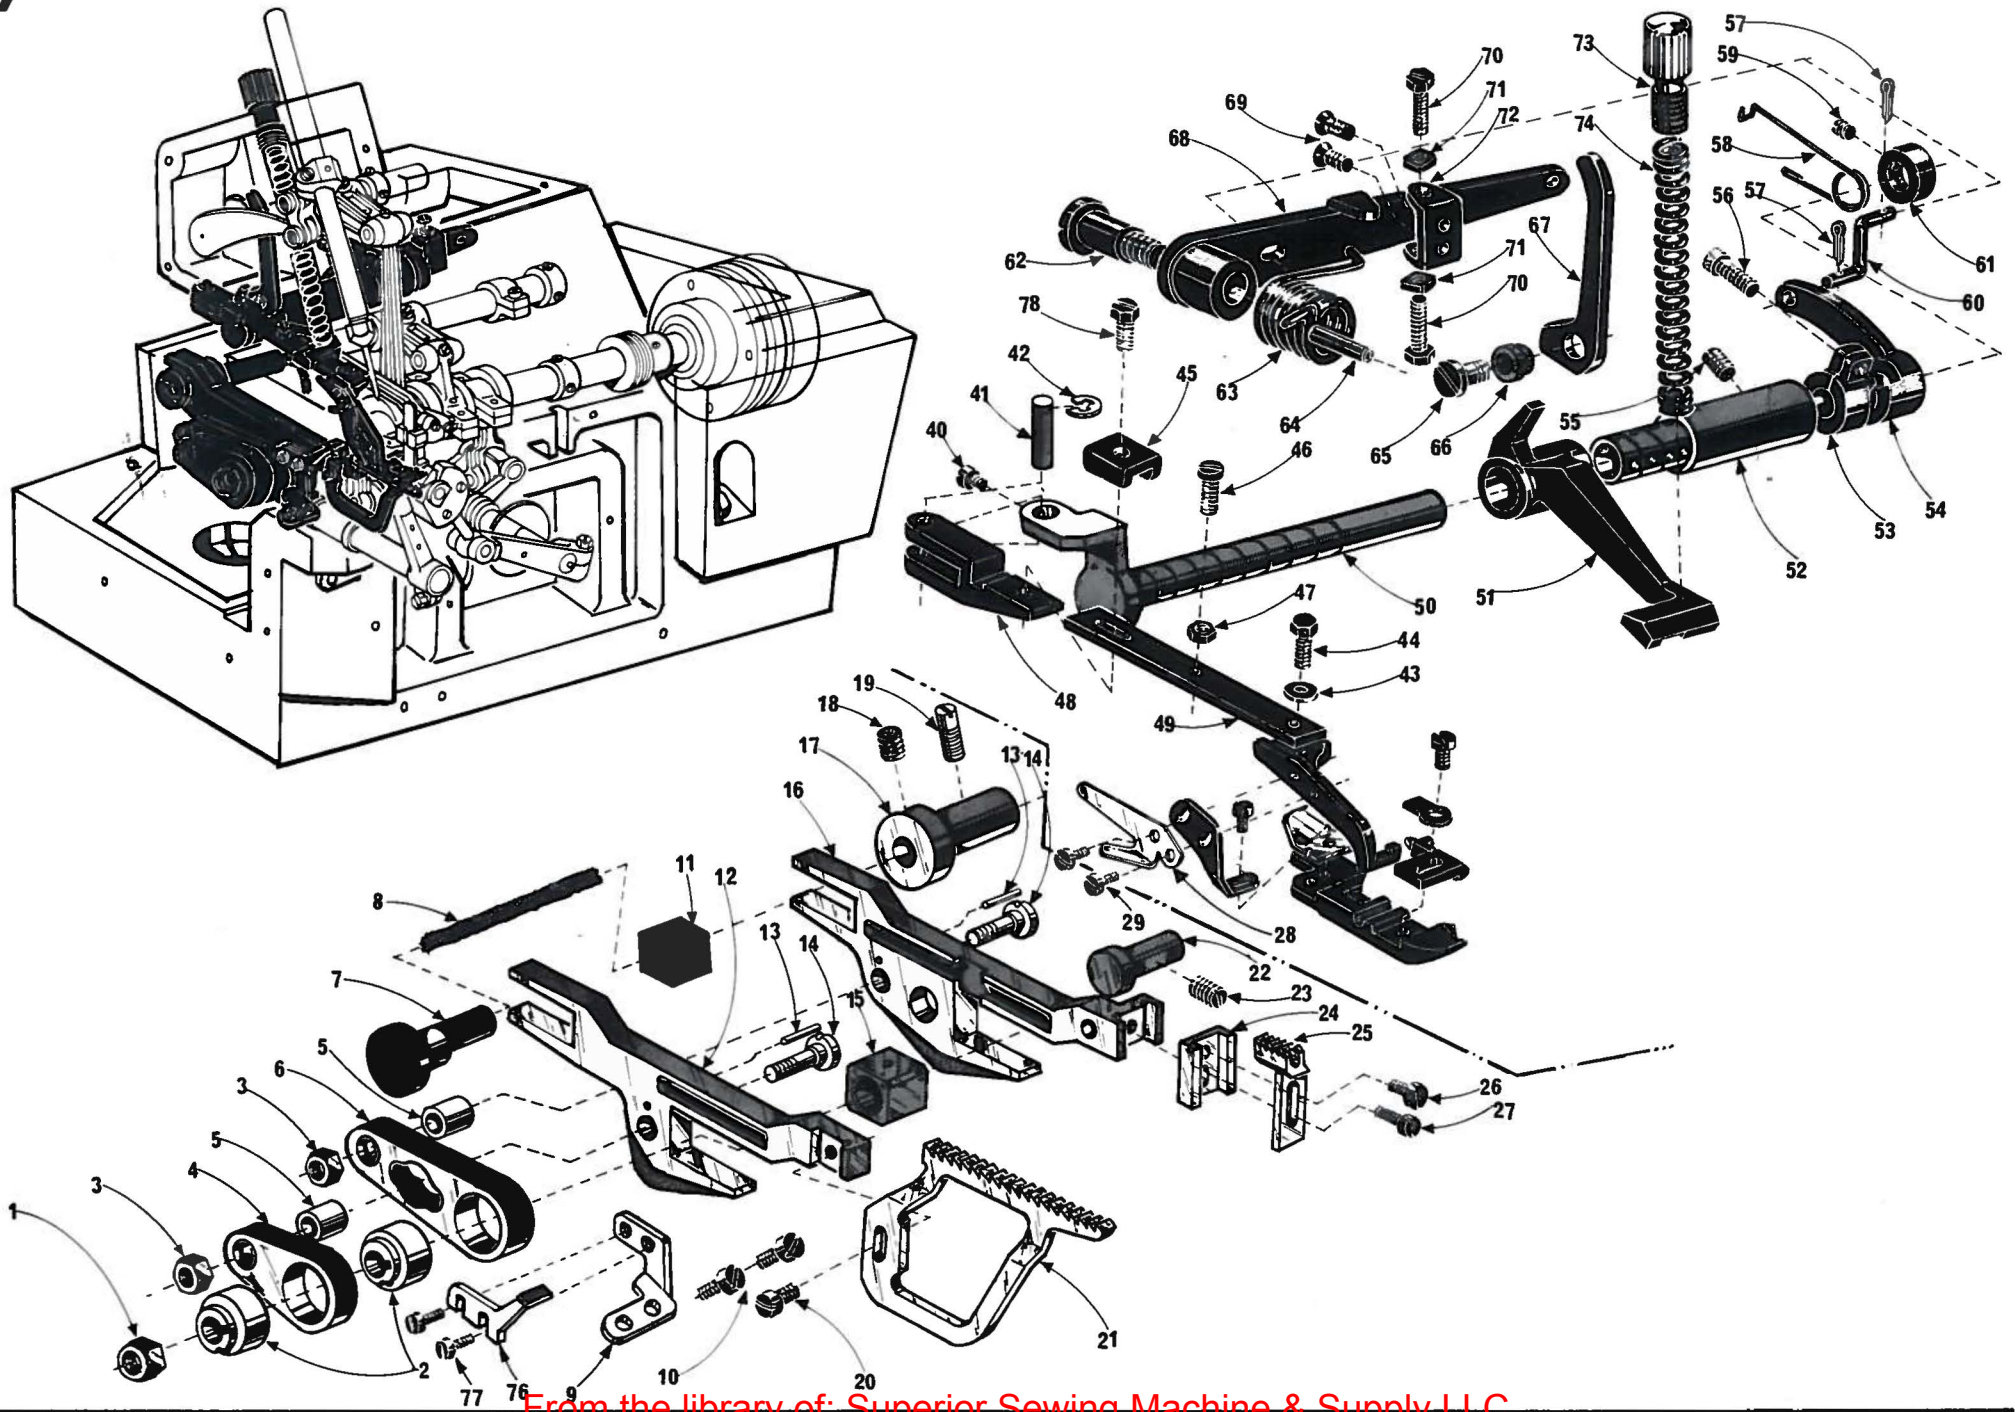

Ref. No.	Parts No.	Description	Amt. Rec.	Ref. No.	Parts No.	Description	Amt. Req.
1	Y 20	Nut for Feed Driving Eccentric	1	50	Y32722	Foot Lifter Lever Shaft	1
2		Feed Driving Eccentric	2	51	Y32721	Presser Foot Positioning Arm	1
3	Y 451	Nuts for Y32864	2	52	Y32720	Foot Lifter Bushing	1
4	Y32851	Differential Feed Bar Driving Connection.	1	53	Y32718	Foot Lifter Latch Collar	1
5	Y32853	Feed Bar Driving Connection Bushing	2	54	Y32717	Intermediate Lever	1
6	Y32852	Main Feed Bar Driving Connection	1	55	Y 2022	Screw for Y32720	1
7	Y32866	Feed Adjusting Pin	1	56	Y 5550	Screw for Y32718	1
8		Oil wick for Y32866	1	57	Y32715	Cotter Pin	2
9	Y32381	Feed Bar Guide(Left)	1	58	Y32729	Intermediate Lever Spring	1
10	Y 4440	Screws for Y32381	2	59	Y 1459	Screw for Y32719	1
11	Y32867	Feed Bar Guide Block	1	60	Y32714	Foot Lifter Lever Connecting Link	1
12	Y32856	Differential Feed Bar	1	61	Y32719	Foot Lifter Small Collar	1
13	Y 722	Cotter for Y32864	2	62	Y 6000	Screw for Y32711	1
14	Y32864	Feed Bar Driving Stud	2	63	Y32713	Foot Lifter Lever Spring	1
15	Y32854	Feed Lift Block	1	64	Y 690	Latch Pin for Y32420	1
16	Y32857	Main Feed Bar	1	65	Y 4635	Screw for Y32420	1
17	Y34134	Feed Bar Guide(Rear)	1	66	Y32420	Presser Foot Release Lever Bushing	1
18	Y 3635	Screw for Y32866	1	67	Y32727	Presser Foot Release Lever	1
19	Y 3632	Screw for Y34134	1	68	Y32711	Foot Lifter Lever	1
20	Y 4353	Screw for Differential Feed Dog	1	69	Y 9127	Screws for Y32716	2
21	Y32871	Plain Feed Dog	1	70	Y 5505	Adjust Screws for Y32711	2
22	Y32858	Feed Bar Guide(Right)	1	71	Y 44	Nuts for Y32711	2
23	Y 9200	Screw for Y32858	1	72	Y32716	Foot Lifter Lever Stopper	1
24	Y32873	Auxiliary Feed Dog Holder(Use Plain Feed Dog)	1	73	Y 6401	Presser Spring Adjusting Screw	1
		.....	1	74	Y32726	Presser Spring	1
25	Y32883	Auxiliary Feed Dog	1	76	Y34059	Throat Plate Stay	1
26	Y 9730	Screw for Y32883	1	77	Y 5000	Screws for Y34059	2
27	Y 7609	Screw for Main Feed Dog	1	78	Y 5541	Screw for Y32728	1
28	Y32706	Chain Cutting Knife	1				
29	Y 4404	Screws for Y32706	2				
40	Y 1208	Screw for Y32723	1				
41	Y32723	Foot Lifter Hinge Pin	1				
42	Y33024	Foot Lifter Hinge Pin Retaining Ring	1				
43	Y 538	Washer for Y32725	1				
44	Y 5509	Screw for Y32725	1				
45	Y32728	Foot Carrier Washer	1				
46	Y 4357	Stop Screw for Presser Foot	1				
47	Y 322	Nut for Y4357	1				
48	Y32724	Foot Carrier Hinge	1				
49	Y32725	Foot Carrier	1