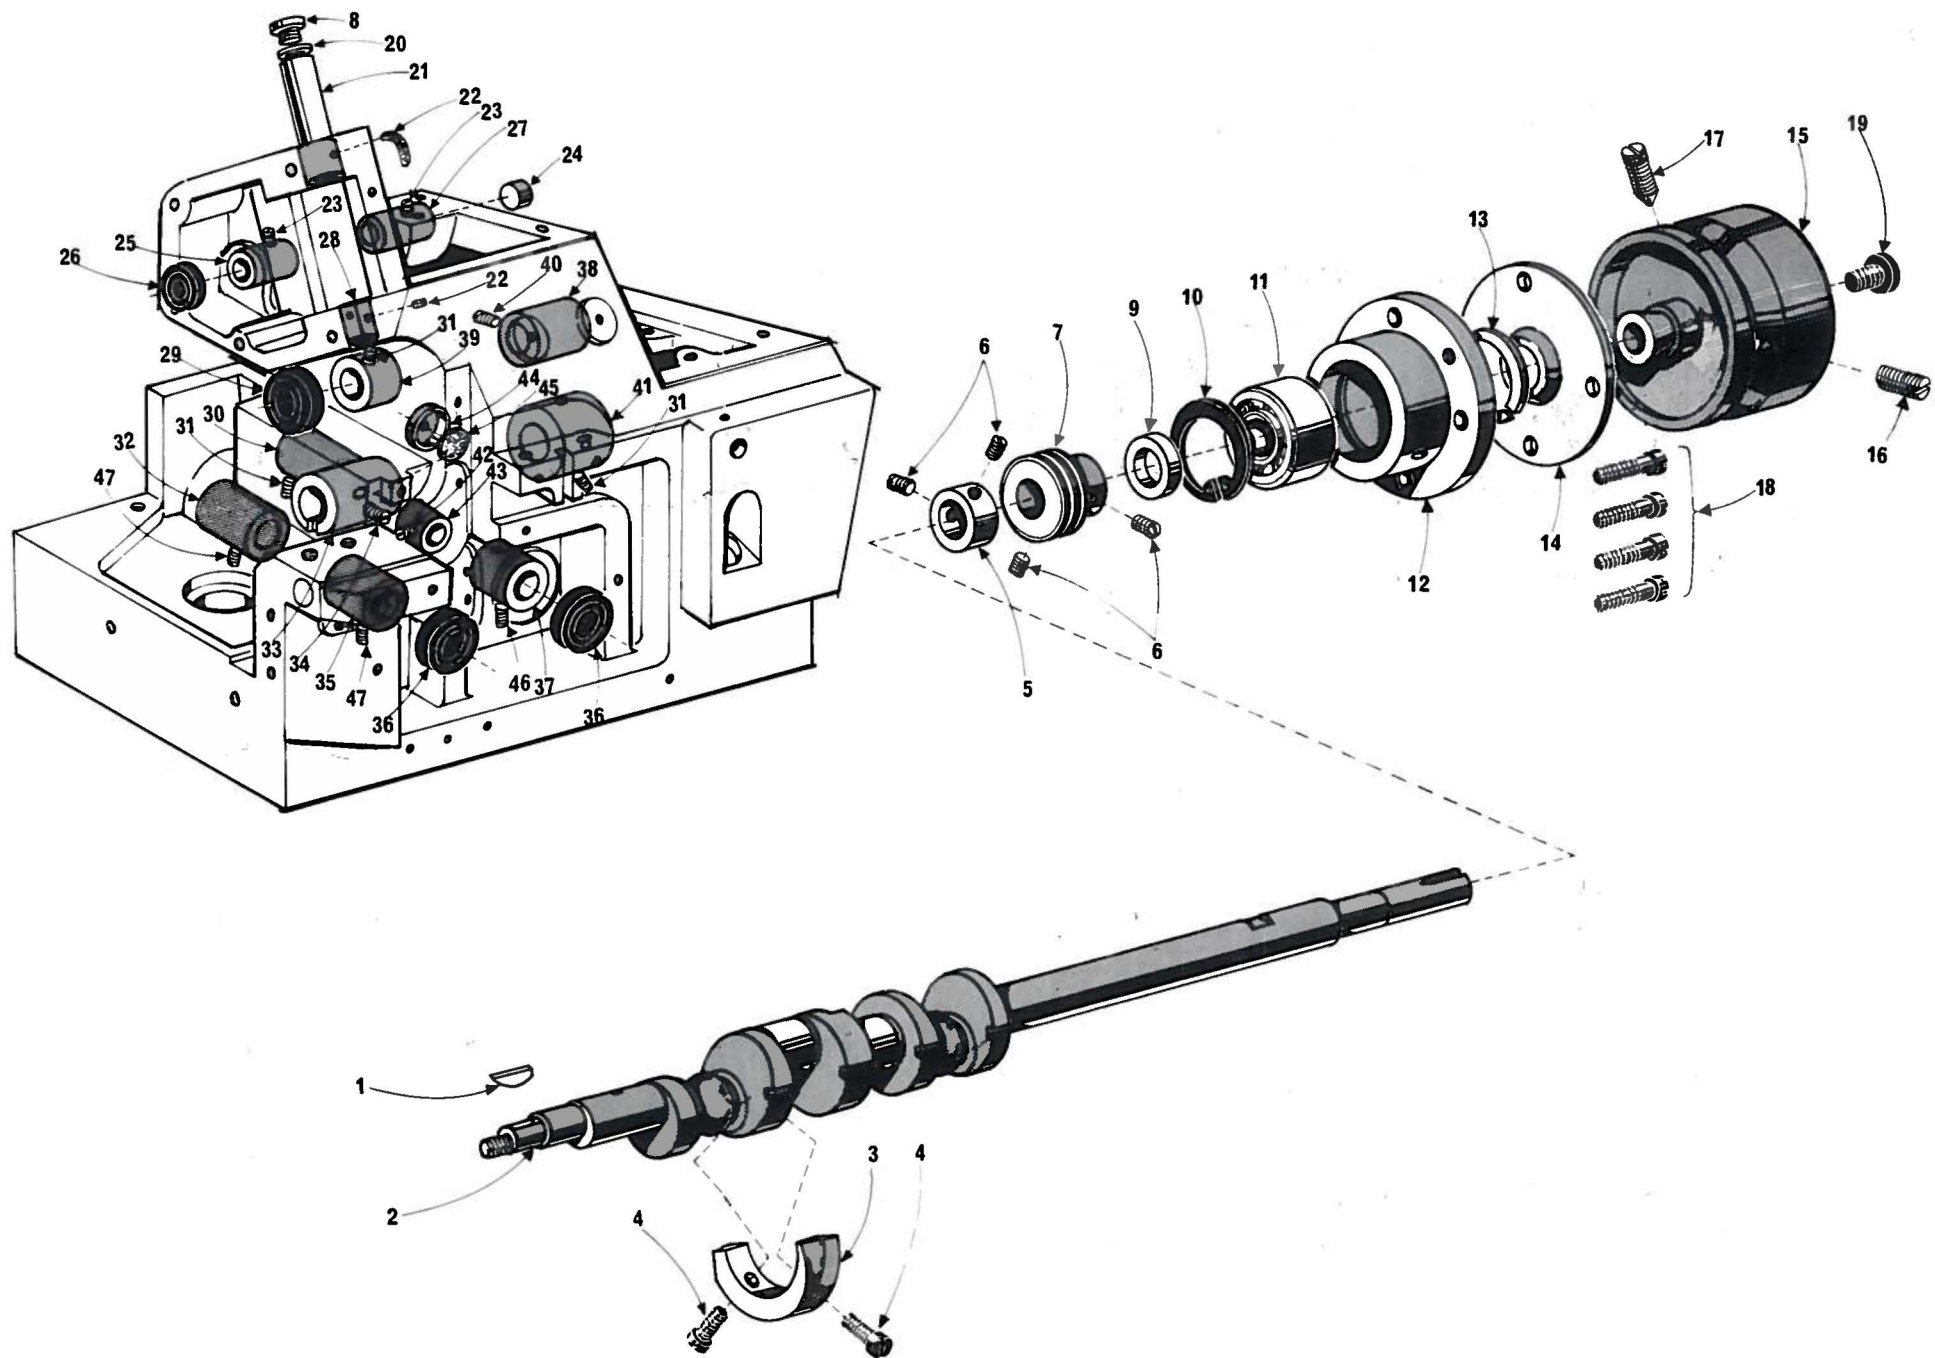

4

<u>Ref. No.</u>	<u>Parts No.</u>	<u>Description</u>	<u>Amt. Req.</u>	<u>Ref. No.</u>	<u>Parts No.</u>	<u>Description</u>	<u>Amt. Req.</u>
1	Y32780	Feed Driving Eccentric Key	1	28	Y32653	Needle Bar Bushing(Lower)	1
2	Y32774	Crankshaft	1	29	Y32906	Upper Knife Driving Shaft Oil Seal ...	1
3	Y32773	Crankshaft Counterweight(Middle)	1	30	Y32793	Upper Looper Driving Shaft Bushing(Rear)	1
4	Y 7609	Screws for Y32773	2	31	Y 9209	Screws for Y32781, Y32793, Y32905	3
5	Y32820	Crankshaft Thrust Collar	1	32	Y32795	Lower Looper Driving Shaft Bushing(Rear)	1
6	Y 7650	Screws for Y32820, Y32925	4				
7	Y32925	Oil Pump Driving Worm	1	33	Y32782	Crankshaft Bushing(Left)	1
8	Y 3636	Cap Screw for Y32652	1	34	Y 9203	Screw for Y32782	1
9	Y32779	Crankshaft Rollor Retaining Washer	1	35	Y32794	Lower Looper Driving Shaft Bushing(Front)	1
10	Y32778	Crankshaft Roller Retaining Ring(Inner) .	1				
11	Y32777	Crankshaft Roller	1	36	Y30291	Looper Shaft Oil Seal	2
12	Y32775	Crankshaft Roller Housing	1	37	Y34518	Upper Looper Driving Shaft Bushing(Front)	1
13	Y32818	Crankshaft Roller Retaining Ring(Outer) .	1				
14	Y32817	Crankskaft Roller Housing Cap	1	38	Y32904	Upper Knife Driving Shaft Bushing(Right)	1
15	Y32772	Pulley	1	39	Y32905	Upper Knife Driving Shaft Bushing(Left)	1
16	Y 9203	Sub Screw for Y32772	1				
17	Y 3591	Main Screw for Y32772	1	40	Y 3654	Screw for Y32904	1
18	Y 4441	Screws for Y32817	4	41	Y32781	Crankshaft Bushing(Inner)	1
19	Y 4402	Cap Screw for Y32772	1	42	Y 1448	Screw for Y32802	1
20	Y 526	Seal for Y32652	1	43	Y32802	Upper Looper Bar Guide Bushing	1
21	Y32652	Needle Bar Bushing(Upper)	1	44	Y32868	Upper Looper Bar Guide Bushing Cap ...	1
22	Y 304	Oil Wicks for Y32652, Y32653	2	45	Y 527	Oil Felt for Y32868	1
23	Y 1457	Screws for Y32647, Y32648	2	46	Y 1435	Screw for Y34518	1
24	Y32650	Needle Bar Driving Crank Bushing Plug ...	1	47	Y 3434	Screws for Y32794, Y32795	2
25	Y32647	Needle Bar Driving Crank Bushing(Left) ..	1				
26	Y32684	Needle Bar Driving Crank Oil Seal	1				
27	Y32648	Needle Bar Driving Crank Bushing(Right) .	1